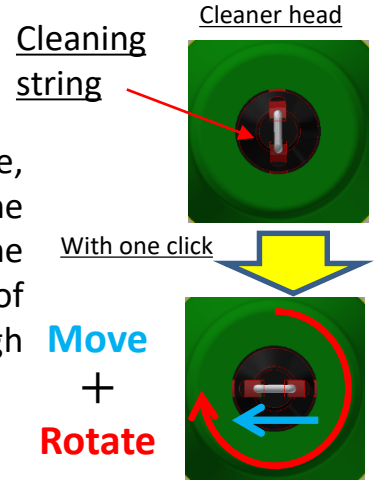

Features of One-Click Cleaner PRO

【New function】

Point 1: Guide cap switching has been eliminated

It is not necessary to attach the guide cap when cleaning the connector plug. It eliminates the need to change guide caps due to repeated cleaning, reducing work processes and preventing mistakes in checking caps, which saves time. **(Approx. 45% reduction in operation time compared to our conventional products** *According to our evaluation under certain conditions)

Not required to attach guide cap

Required to attach guide cap

In addition, work simplification makes it easier to work in narrow spaces and clean while holding other tools.

【New function】

Point 2 : Increased number of cleanings

Keeping Fujikura key conventional cleaning feature, with one click, the cleaning string at the tip of the cleaner "moves" and the head "rotates" at the same time, removing grease and dust from the end face of the optical connector. This mechanism achieves high cleaning performance.