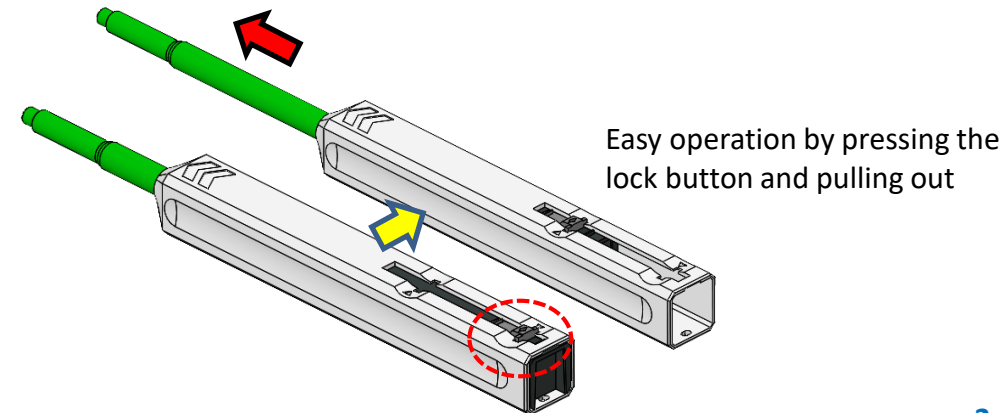

Point 4: Compact/Extendable Nozzle

Multifunctional yet compact with W17.5 x H17.5 x L185. Easy to carry due to its size. In addition, the cleaning nozzle can be expanded and contracted just like Fujikura conventional product, making it easier to clean by extending the nozzle even when cleaning in an environment where wiring is densely packed.