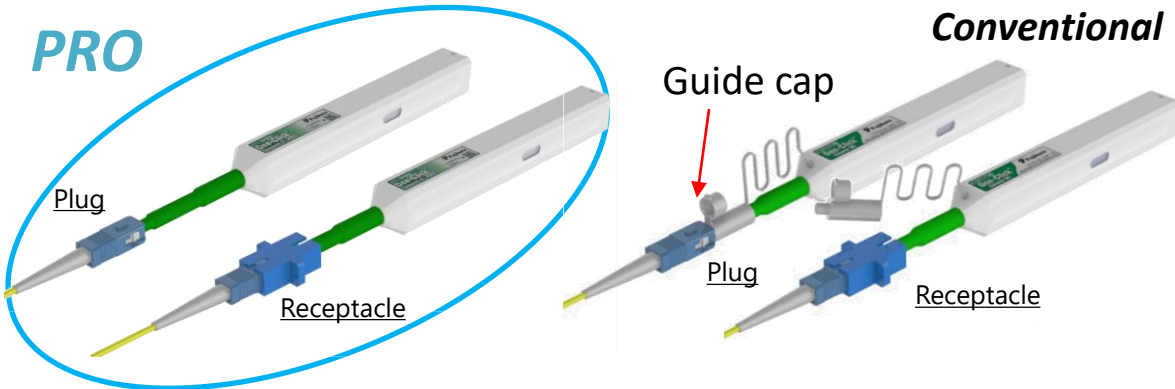

Features of One-Click Cleaner PRO

【New function】

Point 1: Guide cap switching has been eliminated

It is not necessary to attach the guide cap when cleaning the connector plug. It eliminates the need to change guide caps due to repeated cleaning, reducing work processes and preventing mistakes in checking caps, which saves time. **(Approx. 45% reduction in operation time compared to our conventional products** *According to our evaluation under certain conditions)

Not required to attach guide cap

Required to attach guide cap

In addition, work simplification makes it easier to work in narrow spaces and clean while holding other tools.

【New function】

Point 2 : Increased number of cleanings

Keeping Fujikura key conventional cleaning feature, with one click, the cleaning string at the tip of the cleaner "moves" and the head "rotates" at the same time, removing grease and dust from the end face of the optical connector. This mechanism achieves high cleaning performance.

Point 4: Compact/Extendable Nozzle

Multifunctional yet compact with W17.5 x H17.5 x L185. Easy to carry due to its size. In addition, the cleaning nozzle can be expanded and contracted just like Fujikura conventional product, making it easier to clean by extending the nozzle even when cleaning in an environment where wiring is densely packed.